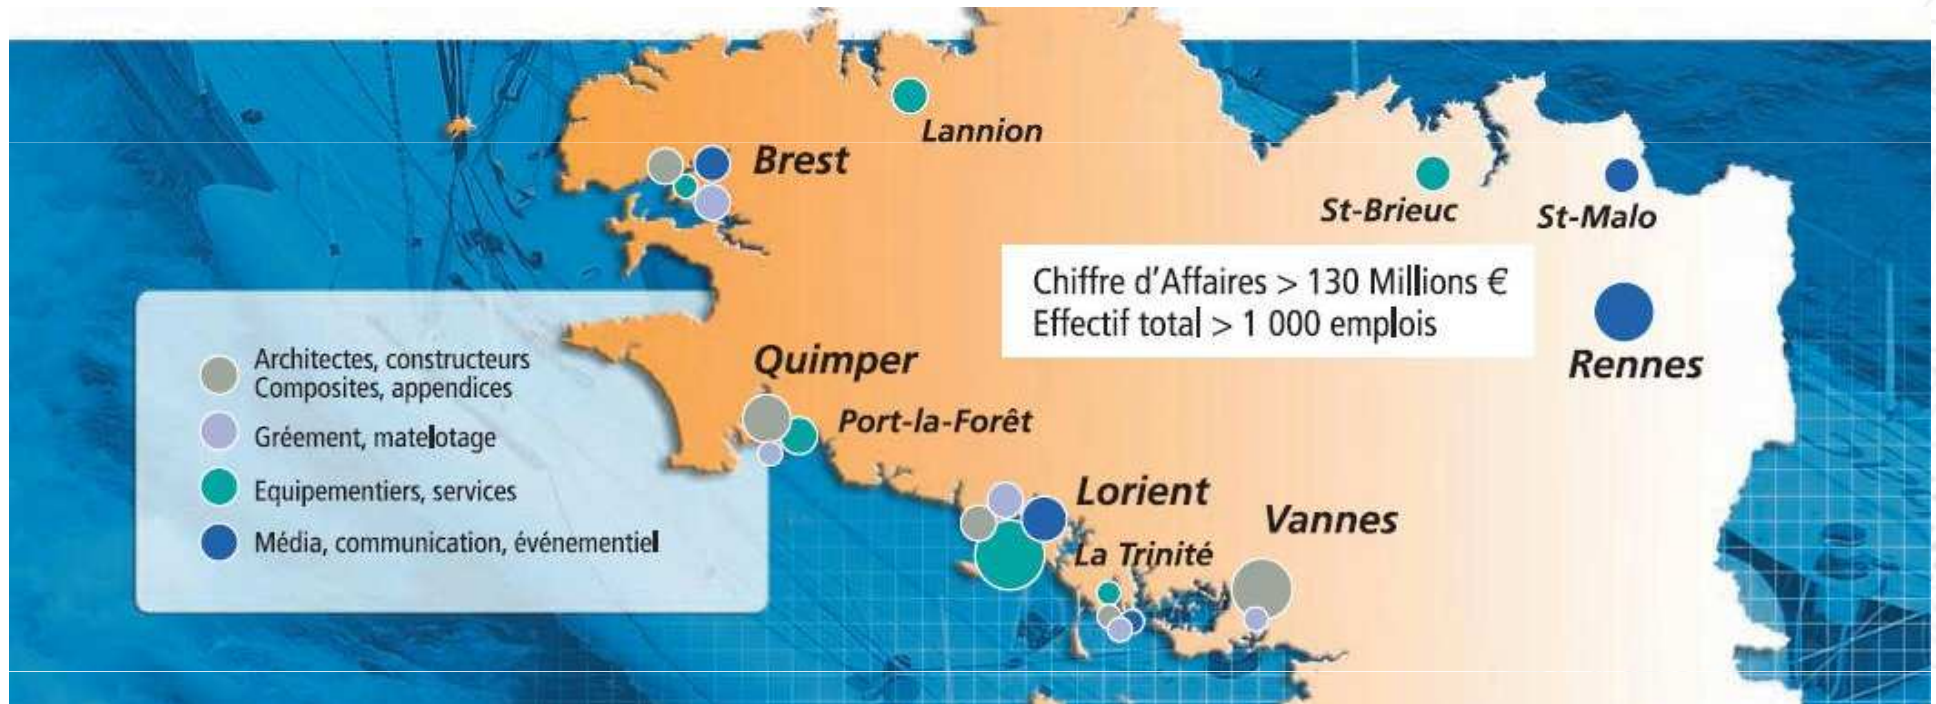

Financial support :

Support and animation of the technological sector of
ocean racing in Brittany

Sailing Valley

Actions

Events: Technical conferences – workshops (Coatings, composite materials...)

Communication: Providing national and international visibility to the whole sector (Trade shows, Website, videos and minutes of conferences...)

Innovative projects: Implementation of collaborative R&D projects, project management assistance, relations with scientific and technical experts, search for funding (state aid, venture capital), technology transfers: aeronautics, automobile, ITC...